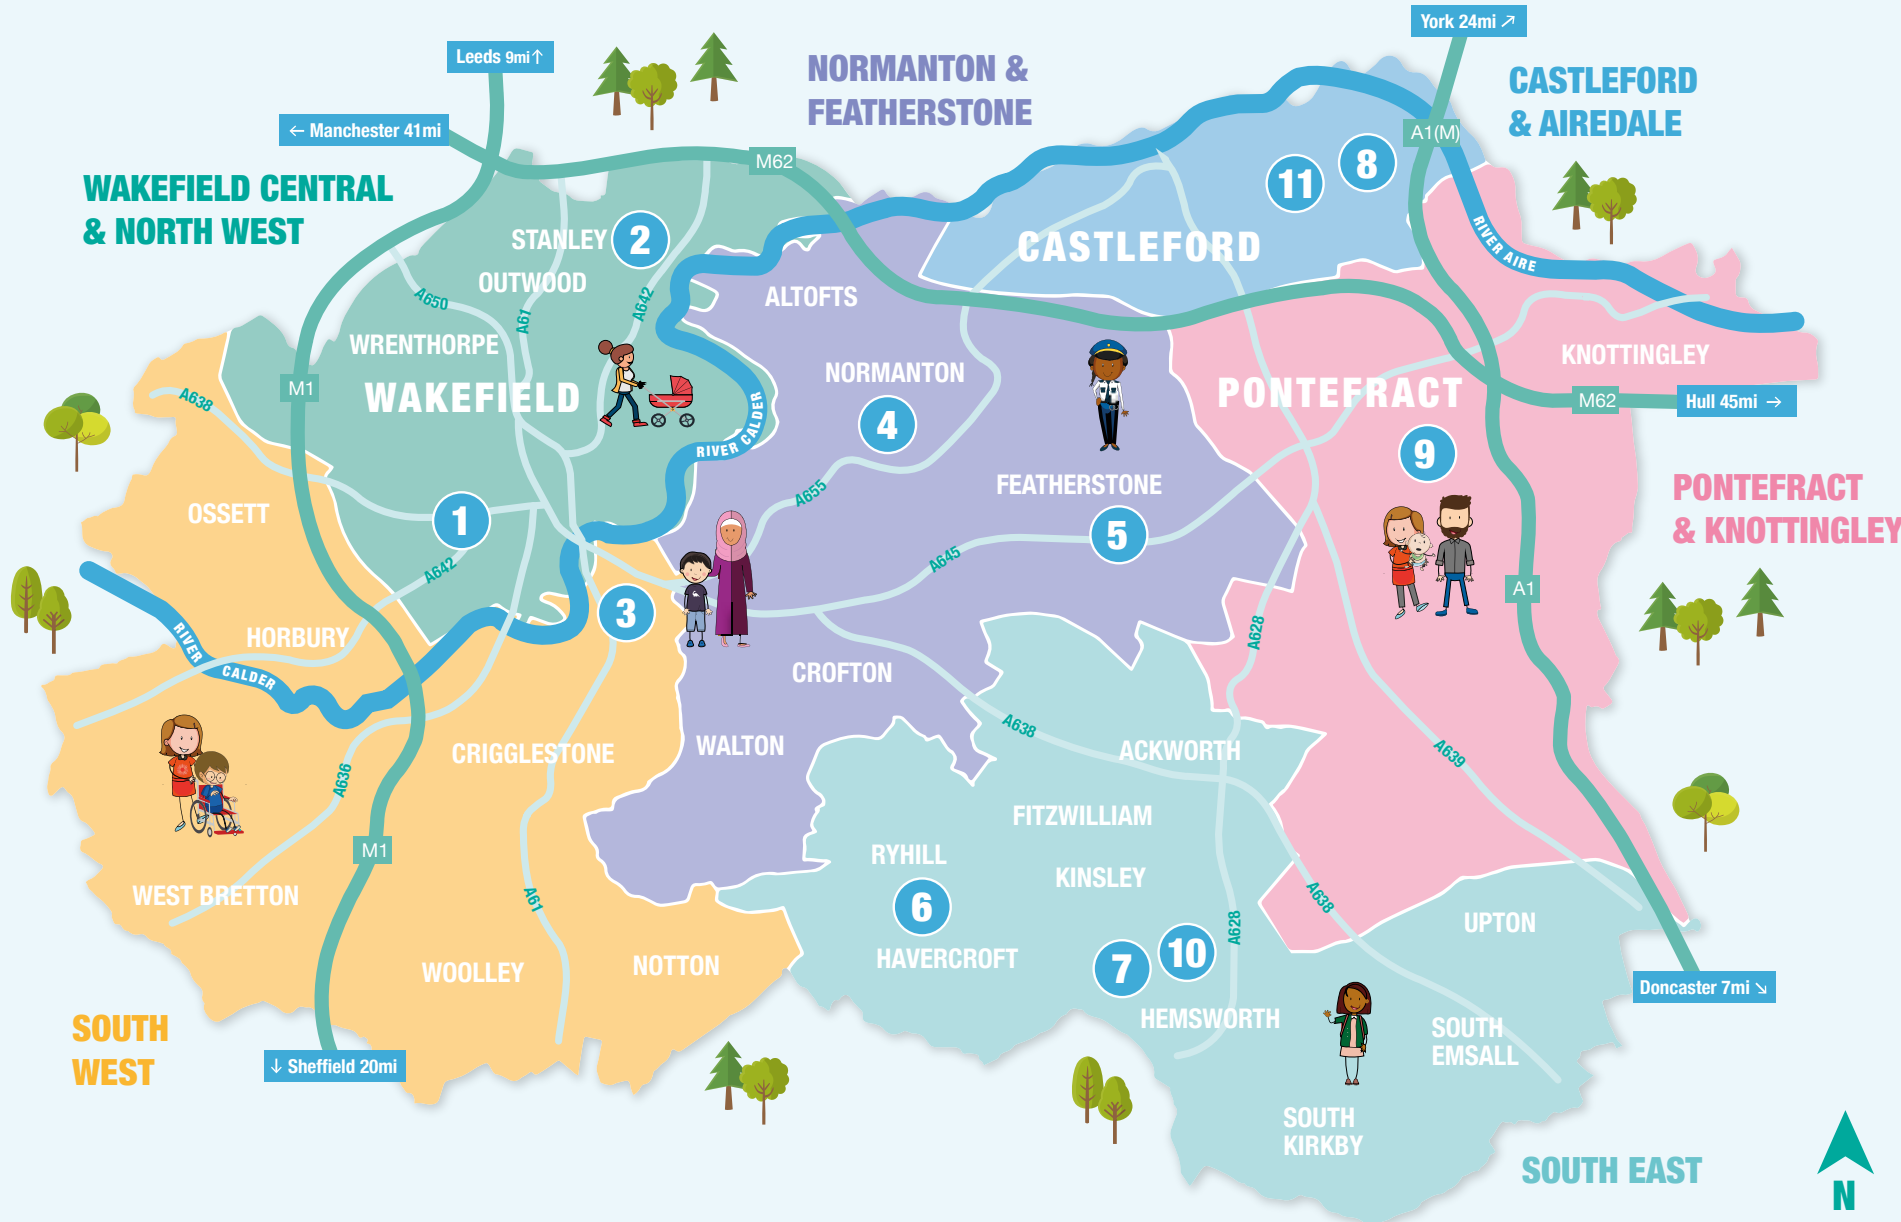

Family Hub and Youth Hub locations across Wakefield

 Early Help Teams located here
 Facebook page

- 1 Sunbeam Family Hub**
 Lupset Crescent, Wakefield, WF2 8RH
 Early Intervention and Prevention Sunbeam Family Hub Team.
 @SunbeamFamilyHub
- 2 Stanley Family Hub**
 Long Causeway, Stanley, Wakefield, WF3 4JB
 Early Intervention and Prevention Stanley Family Hub Team.
 @StanleyFamilyHub
- 3 The Castle Family Hub**
 255 Barnsley Road, Wakefield, WF1 5NU
 Early Intervention and Prevention The Castle Family Hub Team.
 @CastleFamilyHub
- 4 Butterflies Family Hub**
 Wakefield Road, Normanton, WF6 1BB
 Early Intervention and Prevention Butterflies Family Hub Team.
 @ButterfliesFamilyHub
- 5 Oakhill Family Hub**
 Hardwick Road, Featherstone, WF7 5JB
 Early Intervention and Prevention Oakhill Family Hub Team.
 @OakhillFamilyHub
- 6 Havercroft Family Hub**
 Cow Lane, Wakefield, WF4 2BE
 Early Intervention and Prevention Havercroft Family Hub Team.
 @HavercroftFamilyHub
- 7 Cedars Family Hub**
 Barnsley Road, Hemsworth, Wakefield WF9 4PU
 Early Intervention and Prevention Cedars Family Hub Team.
 @CedarsFamilyHub
- 8 Kendal Drive Family Hub**
 Kendal Drive, Castleford, WF10 3SP
 Early Intervention and Prevention Kendal Drive Family Hub Team.
 @KendalDriveFamilyHub
- 9 Pomfret Family Hub**
 Rookhill Road, Pontefract, WF8 2DD
 Early Intervention and Prevention Pomfret Family Hub Team.
 @PomfretFamilyHub
- 10 Platform One Youth Hub**
 Wakefield Road, Hemsworth, WF9 4AB
 Early Intervention and Prevention Platform One Youth Hub Team.
 @Platform1YouthHub
- 11 The Hut Youth Hub**
 Kershaw Avenue, Castleford, WF10 3ES
 Early Intervention and Prevention The Hut Youth Hub Team.
 @TheHutYouthHub